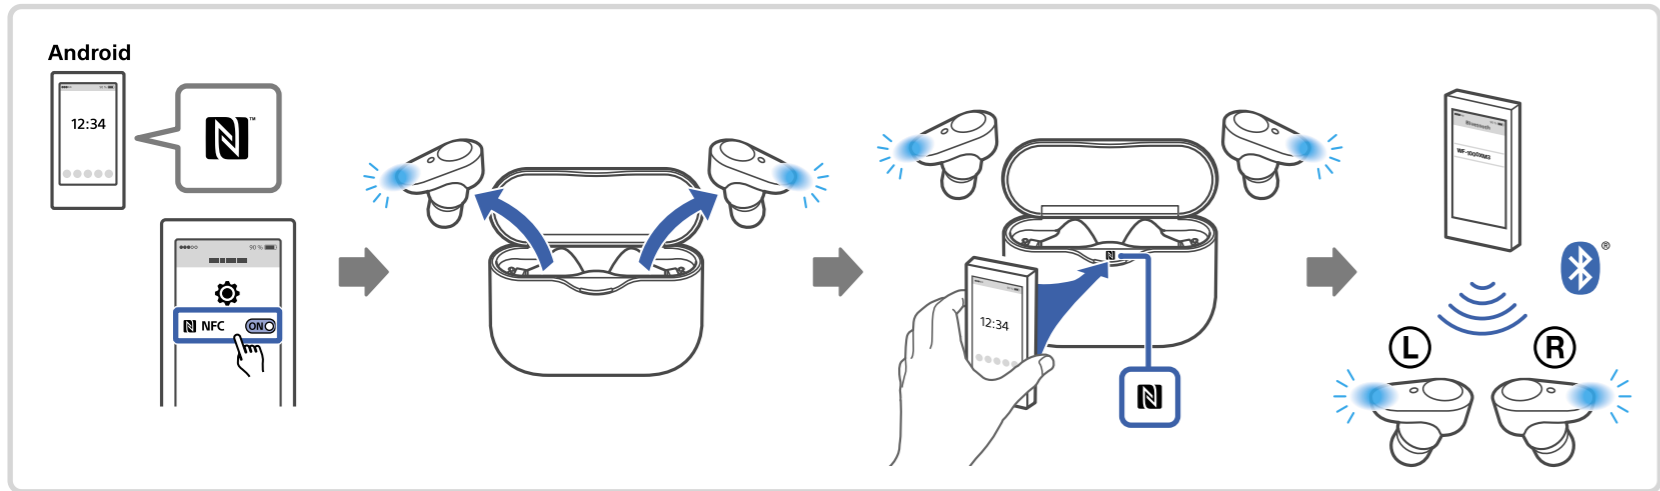

1

WF-1000XM3

2

3

Complex block showing the Sony Headphones Connect app. It features a QR code and the URL <http://www.sony.net/hpc/>. Below the QR code is a search bar with the text "Sony Headphones Connect".

Complex block showing the help page. It features a QR code and the URL http://rd1.sony.net/help/mdr/wf1000xm3/h_zz/. Below the QR code is a search bar with the text "Sony Headphones Connect".