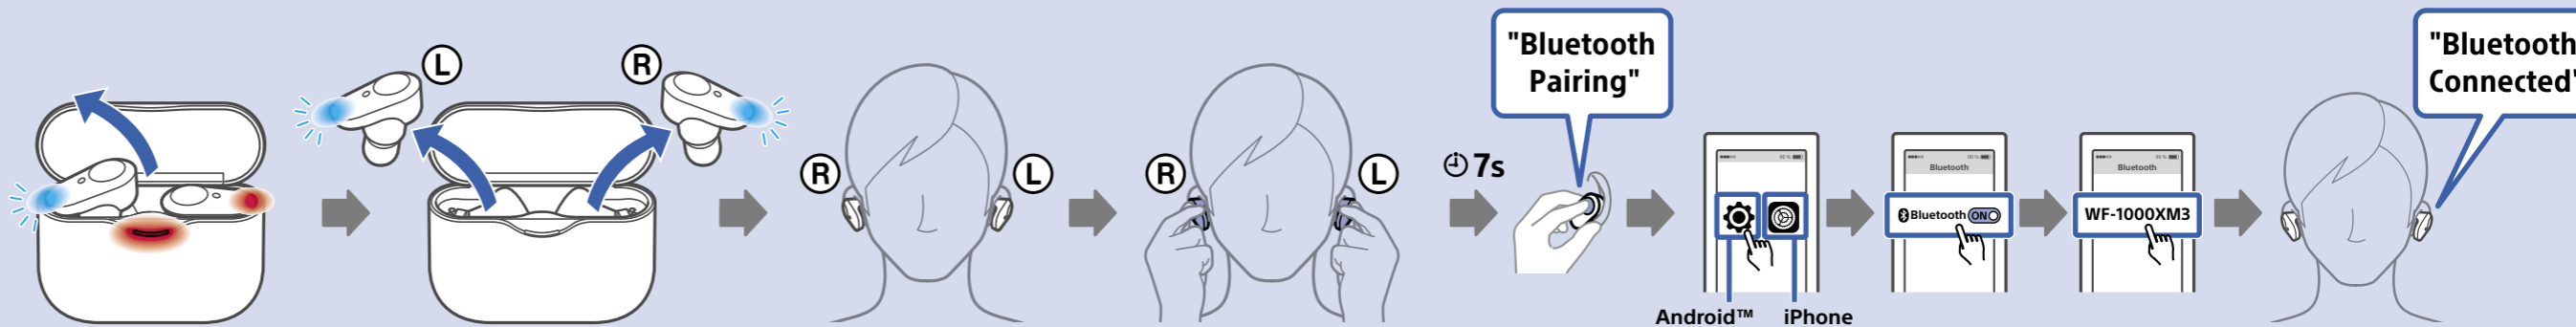

1

WF-1000XM3

2

3

Complex block showing the Sony Headphones Connect app. It features a QR code and the URL <http://www.sony.net/hpc/>. Below the QR code is a search bar with the text "Sony Headphones Connect".