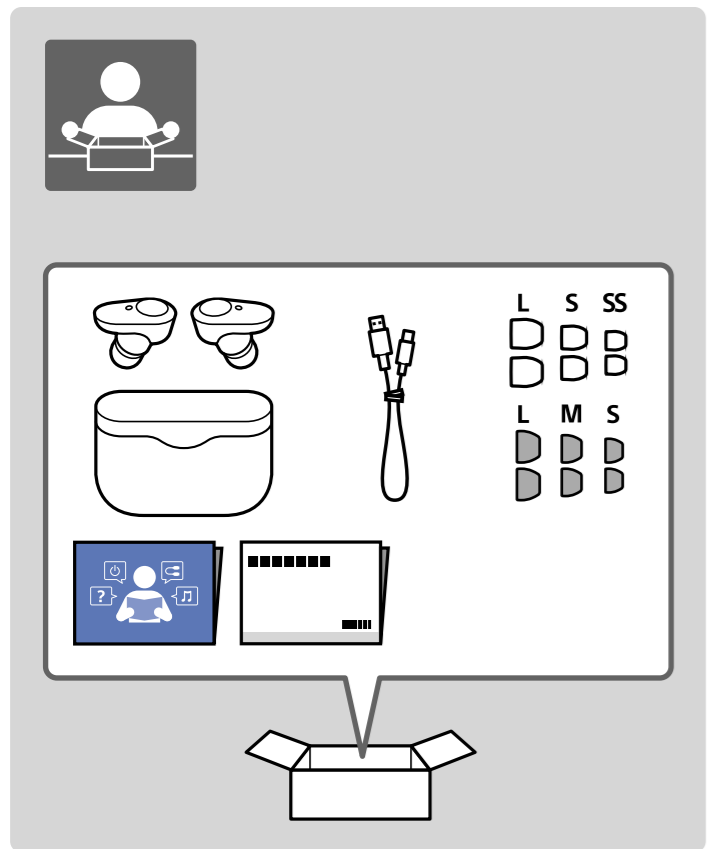

1

WF-1000XM3

2

3

Complex block showing the Sony Headphones Connect app. It features a QR code and the URL <http://www.sony.net/hpc/>. Below the QR code is a search bar with the text "Sony Headphones Connect".

Complex block showing the help page. It features a QR code and the URL http://rd1.sony.net/help/mdr/wf1000xm3/h_zz/. Below the QR code is a search bar with the text "Sony Headphones Connect".