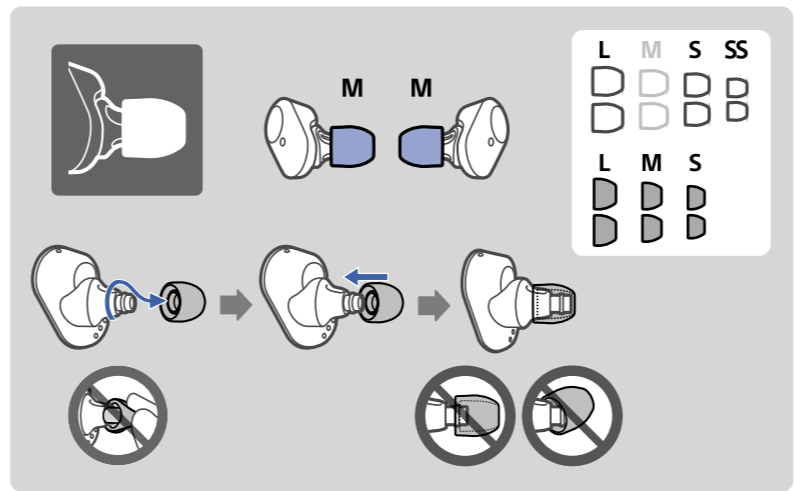

1

WF-1000XM3

2

3

Complex block showing the Sony Headphones Connect app. It features a QR code and the URL <http://www.sony.net/hpc/>. Below the QR code is a search bar with the text "Sony Headphones Connect".

Complex block showing the help page. It features a QR code and the URL http://rd1.sony.net/help/mdr/wf1000xm3/h_zz/. Below the QR code is a search bar with the text "Sony Headphones Connect".