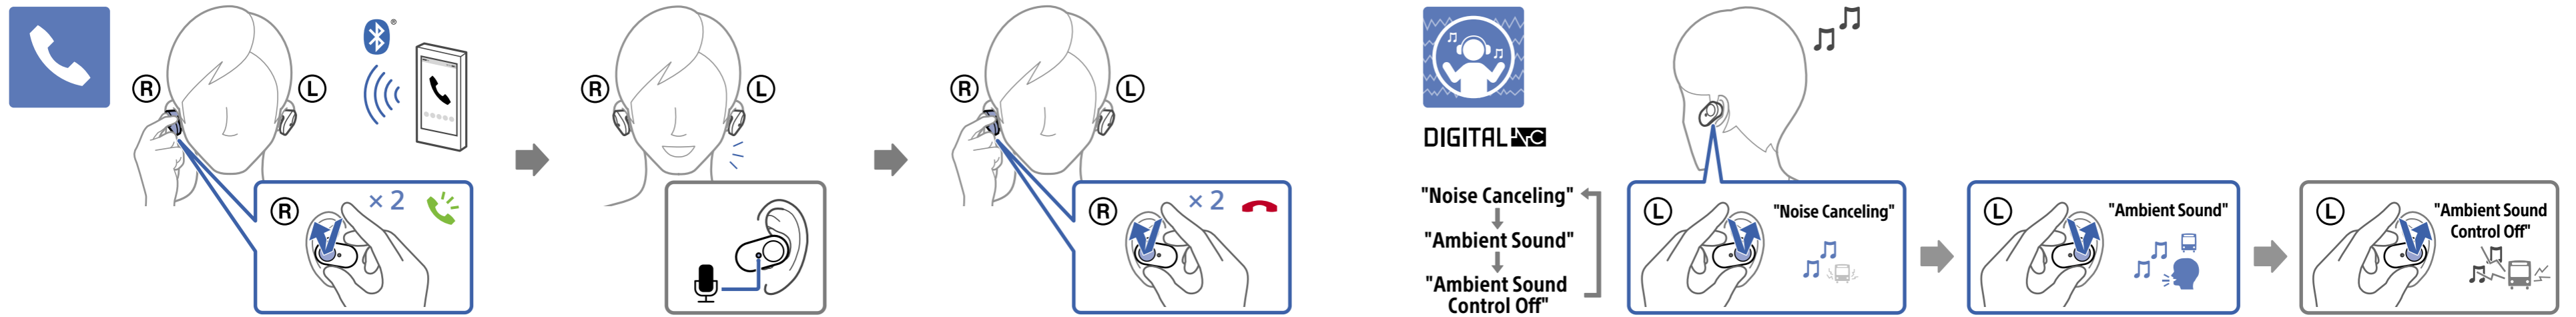

1

WF-1000XM3

2

3

Complex block showing the Sony Headphones Connect app. It features a QR code and the URL <http://www.sony.net/hpc/>. Below the QR code is a search bar with the text "Sony Headphones Connect".

Complex block showing the help page. It features a QR code and the URL http://rd1.sony.net/help/mdr/wf1000xm3/h_zz/. Below the QR code is a search bar with the text "Sony Headphones Connect".