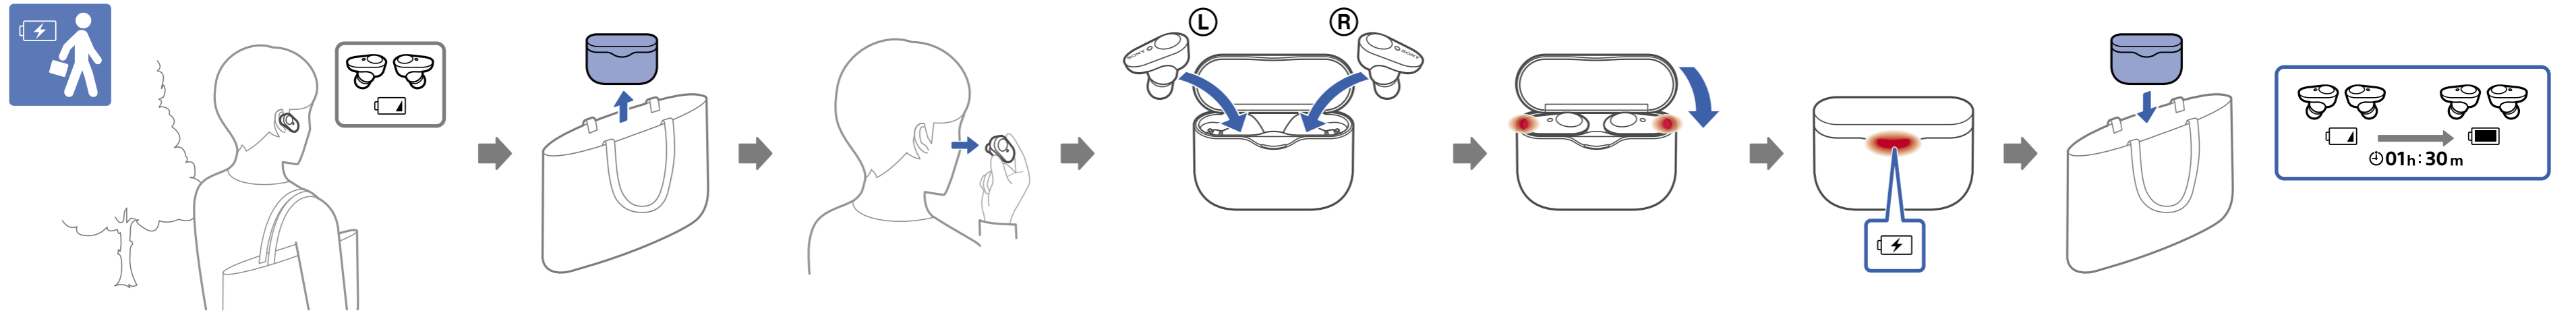

1

WF-1000XM3

2

3

Complex block showing the Sony Headphones Connect app. It features a QR code and the URL <http://www.sony.net/hpc/>. Below the QR code is a search bar with the text "Sony Headphones Connect".