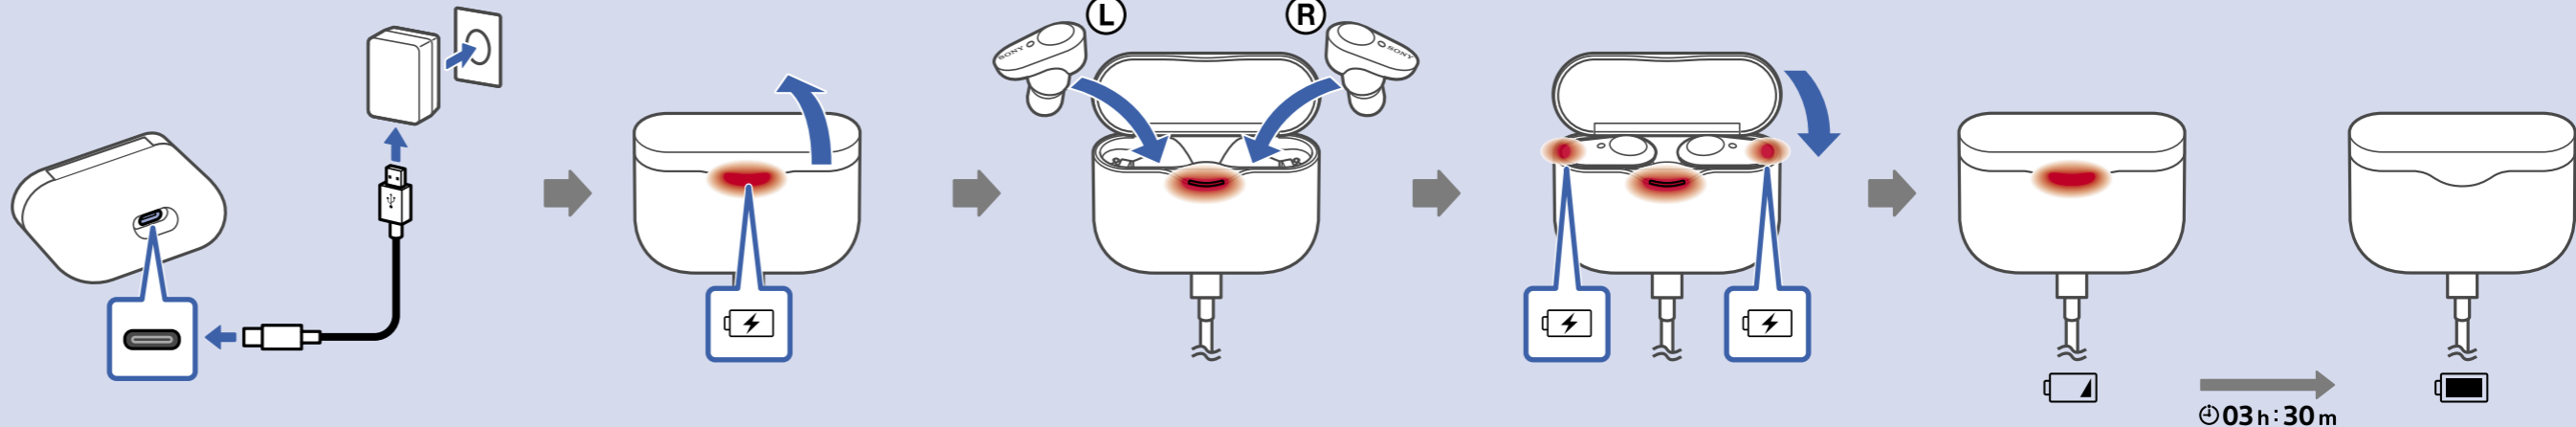

1

WF-1000XM3

2

3

Complex block showing the Sony Headphones Connect app. It features a QR code and the URL <http://www.sony.net/hpc/>. Below the QR code is a search bar with the text "Sony Headphones Connect".

Complex block showing the help page. It features a QR code and the URL http://rd1.sony.net/help/mdr/wf1000xm3/h_zz/. Below the QR code is a search bar with the text "Sony Headphones Connect".