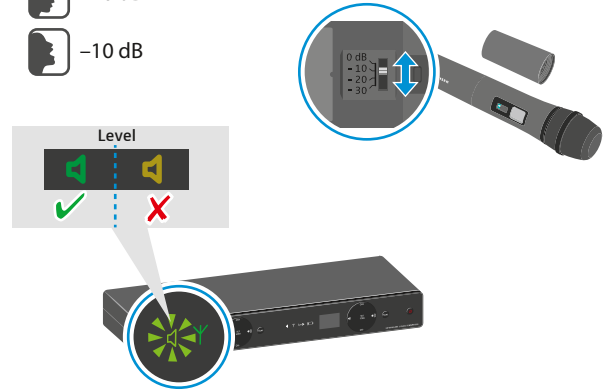

XS WIRELESS 1 DUAL	Vocal Sets	
	XSW 1-825 DUAL	XSW 1-835 DUAL
EM-XSW1 DUAL 	1	1
SKM-XSW e825 	2	-
SKM-XSW e835 	-	2
MZQ 1 	2	2
AA LR6 1.5 V 	4	4

Change frequency

Automatically/Scan

Off

Manually

Bank Channel

Sync

Multichannel

Bank 1...8
Ch. 0...9

Sensitivity

0 dB
-10 dB

Squelch

Min. distance

SKM