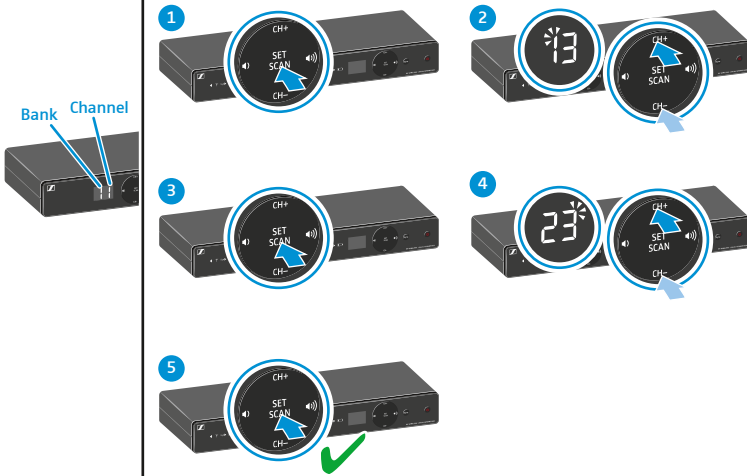

XS WIRELESS 1 DUAL	Vocal Sets	
	XSW 1-825 DUAL	XSW 1-835 DUAL
EM-XSW1 DUAL 	1	1
SKM-XSW e825 	2	-
SKM-XSW e835 	-	2
MZQ 1 	2	2
AA LR6 1.5 V 	4	4

Change frequency

Automatically/Scan

Off

Manually

Bank Channel

Sync

Multichannel

Bank 1...8
Ch. 0...9

Sensitivity

0 dB
-10 dB

Squelch

Min. distance

SKM