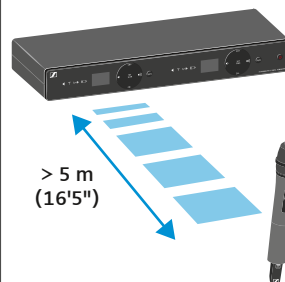

Sync

Multichannel

Bank 1...8
Ch. 0...9

Sensitivity

0 dB
-10 dB

Squelch

Min. distance

SKM