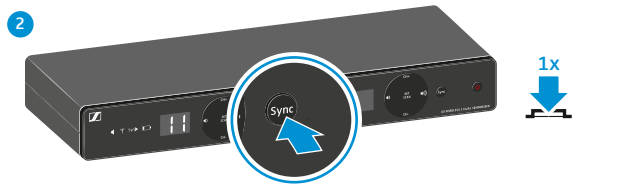

Change frequency

Automatically/Scan

Off

Manually

Bank Channel

Sync

Multichannel

Bank 1...8
Ch. 0...9

Sensitivity

0 dB
-10 dB

Squelch

Min. distance

SKM